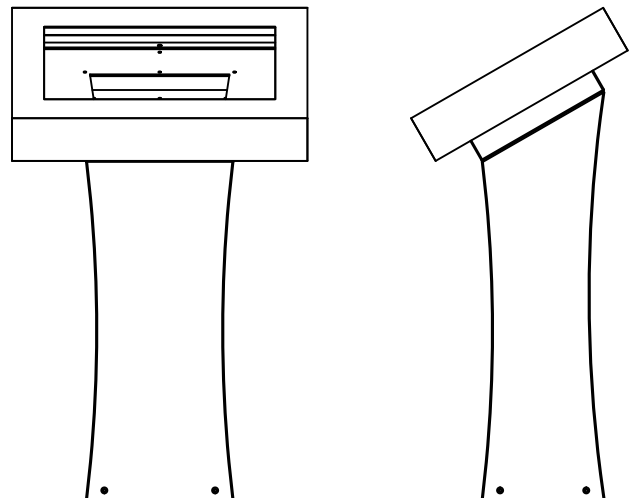

BATKO **FR-K30**
Indoor Kiosk

FR-K30

The FR-K30 enclosure was designed to provide effective physical protection against dust, surrounding handling manoeuvres and vandalism. Like the majority of BATKO products, this product is entirely made of aluminum and is therefore light, yet strong.

INDOOR KIOSK SERIES (PORTRAIT MODE)

PORTRAIT MODE	DESCRIPTION
FR-K30-P15	Kiosk indoor for LCD monitor 15"
FR-K30-P17	Kiosk indoor for LCD monitor 17"
FR-K30-P20	Kiosk indoor for LCD monitor 20"
FR-K30-P24	Kiosk indoor for LCD monitor 24"
FR-K30-P32	Kiosk indoor for LCD monitor 32"

The kiosk landscape

It is available from 15 to 32 inches in 16:9 and 4:3 format.

The Kiosk portrait

It is available from 15 to 32 inches in 16:9 and 4:3 format.

485 François-Gignac, Portneuf, Québec
Canada G0A 2Y0
Tel: (418) 286-6842 / 800-463-1455
Fax: (418) 286-4201 / 800-261-3514